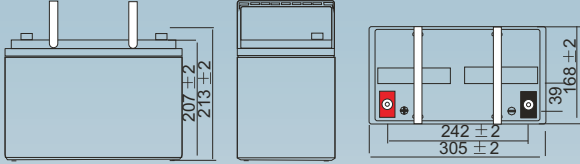

PG Range

(12yr Design Life in Float Service at 20°C)

Dimensions (mm)

Standard terminal (mm)

T6 Threaded Insert 6mm Stud

Physical Specification

Nominal Voltage		12V
Nominal Capacity		100.0 AH
Dimension	Length	305 ± 2 mm
	Width	168 ± 2 mm
	Container Height	207 ± 2 mm
	Total Height (with terminal)	213 ± 2 mm
Weight		Approx 31.5kg
Standard Terminal		T6

PG-12V100

Operating Temperature Range

Storage (In fully charged condition)	- 20°C to + 60°C
Charge	- 15°C to + 50°C
Discharge	- 20°C to + 60°C

Discharge Characteristics (25°C, 77°F)

Rated Capacity	20hr Rate(1.80V/cell) 10hr Rate(1.80V/cell) 5hr Rate(1.75V/cell) 3hr Rate(1.75V/cell) 1hr Rate(1.60V/cell)	100.0AH 95.2AH 83.0AH 73.5AH 57.9AH	Constant Voltage Charge	Cycle	Initial Charging Current Less than 25.0A Voltage 14.40V ~ 15.0V at 25°C (77°F)
					Capacity Affected by Temperature