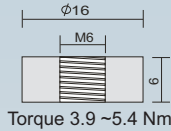

PG Range

(12yr Design Life in Float Service at 20°C)

Dimensions (mm)

Standard terminal (mm)

T6 Threaded Insert 6mm Stud

Physical Specification

Nominal Voltage		12V
Nominal Capacity		100.0 AH
Dimension	Length	305 ± 2 mm
	Width	168 ± 2 mm
	Container Height	207 ± 2 mm
	Total Height (with terminal)	213 ± 2 mm
Weight		Approx 31.5kg
Standard Terminal		T6