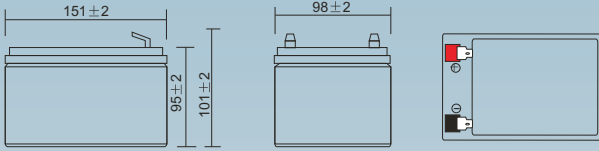

PG Range

(6yr Design Life in Float Service at 20°C)

Dimensions (mm)

Standard terminal (mm)

Physical Specification

Nominal Voltage		12V
Nominal Capacity		14 AH
Dimension	Length	151 ± 2 mm
	Width	98 ± 2 mm
	Container Height	95 ± 2 mm
	Total Height (with terminal)	101 ± 2 mm
Weight		Approx 4.05kg
Standard Terminal		F2
Case and Cover Material		ABS (UL94-HB)