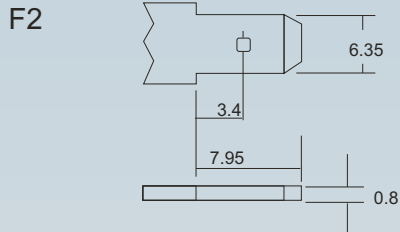

PG Range

(6yr Design Life in Float Service at 20°C)

Dimensions (mm)

Standard terminal (mm)

Physical Specification

Nominal Voltage		12V
Nominal Capacity		14 AH
Dimension	Length	151 ± 2 mm
	Width	98 ± 2 mm
	Container Height	95 ± 2 mm
	Total Height (with terminal)	101 ± 2 mm
Weight		Approx 4.05kg
Standard Terminal		F2
Case and Cover Material		ABS (UL94-HB)

PG12V14

IMAGE COMING SOON

Operating Temperature Range

Storage (In fully charged condition)	- 20°C to + 60°C
Charge	- 15°C to + 50°C
Discharge	- 20°C to + 60°C

Discharge Characteristics (25°C, 77°F)

Rated Capacity	20hr Rate(1.80V/cell)	14.0AH	Constant Voltage Charge	Cycle	Initial Charging Current Less than 3.5A Voltage 14.40V ~ 15.0V at 25°C (77°F)
	10hr Rate(1.80V/cell)	13.0AH			
Capacity Affected by Temperature	5hr Rate(1.75V/cell)	11.9AH	Standby	Recommended Charge Current less than 3.5A Voltage 13.5V ~ 13.8V at 25°C (77°F)	
	3hr Rate(1.75V/cell)	10.7AH			
	1hr Rate(1.60V/cell)	8.79AH			
	40°C (104°F)	103%			
	25°C (77°F)	100%			
	0°C (32°F)	86%			

Constant Power Discharge (Watts/cell) at 25°C (77°F)

F.V(V/cell)	5min	10min	15min	20min	30min	45min	1H	2H	3H	4H	5H	6H	8H	10H	20H
1.85	48.7	37.8	31.6	27.6	21.6	16.1	13.6	8.09	6.35	5.18	4.24	3.69	2.98	2.50	1.37
1.80	64.7	47.8	37.7	32.2	25.1	18.5	15.1	8.77	6.79	5.50	4.52	3.94	3.16	2.57	1.38
1.75	71.4	51.6	40.7	34.3	25.9	19.0	15.8	9.06	6.89	5.60	4.63	4.03	3.20	2.64	1.40
1.70	76.5	55.0	42.8	35.8	26.8	19.7	16.2	9.26	7.07	5.74	4.74	4.11	3.24	2.69	1.42
1.65	83.1	58.8	45.2	37.7	28.0	20.0	16.5	9.34	7.34	5.92	4.85	4.19	3.29	2.74	1.44
1.60	89.6	62.4	47.5	39.7	29.4	20.8	16.5	9.70	7.53	6.08	4.99	4.26	3.31	2.77	1.45