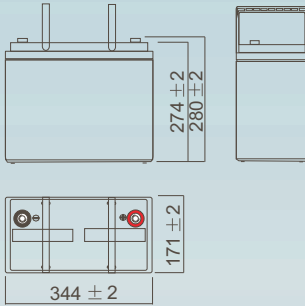

PG Range

(12yr Design Life in Float Service at 20°C)

Dimensions (mm)

Standard terminal (mm)

T11 Threaded Insert 8mm Stud

Physical Specification

Nominal Voltage		12V
Nominal Capacity		150.0 AH
Dimension	Length	344 ± 2 mm
	Width	171 ± 2 mm
	Container Height	274 ± 2 mm
	Total Height (with terminal)	280 ± 2 mm
Weight		Approx 45.5kg
Standard Terminal		T11
Case and Cover Material		ABS (UL94-HB)

PG12V150

Operating Temperature Range

Storage (In fully charged condition)	- 20°C to + 60°C
Charge	- 15°C to + 50°C
Discharge	- 20°C to + 60°C

Discharge Characteristics (25°C, 77°F)

Rated Capacity	20hr Rate(1.80V/cell) 10hr Rate(1.80V/cell) 5hr Rate(1.75V/cell) 3hr Rate(1.75V/cell) 1hr Rate(1.60V/cell)	149.8AH 140.0AH 122.0AH 109.2AH 86.8AH	Constant Voltage Charge	Cycle	Initial Charging Current Less than 37.5A Voltage 14.4V ~ 15.0V at 25°C (77°F)