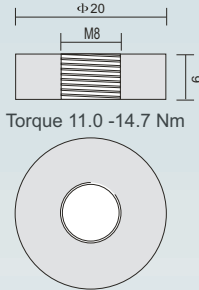

PG Range

(12yr Design Life in Float Service at 20°C)

Dimensions (mm)

Standard terminal (mm)

T11 Threaded Insert 8mm Stud

Physical Specification

Nominal Voltage		12V
Nominal Capacity		150.0 AH
Dimension	Length	344 ± 2 mm
	Width	171 ± 2 mm
	Container Height	274 ± 2 mm
	Total Height (with terminal)	280 ± 2 mm
Weight		Approx 45.5kg
Standard Terminal		T11
Case and Cover Material		ABS (UL94-HB)

PG12V150

Operating Temperature Range

Storage (In fully charged condition)	- 20°C to + 60°C
Charge	- 15°C to + 50°C
Discharge	- 20°C to + 60°C

Discharge Characteristics (25°C, 77°F)

Rated Capacity	20hr Rate(1.80V/cell) 10hr Rate(1.80V/cell) 5hr Rate(1.75V/cell) 3hr Rate(1.75V/cell) 1hr Rate(1.60V/cell)	149.8AH 140.0AH 122.0AH 109.2AH 86.8AH	Constant Voltage Charge	Cycle	Initial Charging Current Less than 37.5A Voltage 14.4V ~ 15.0V at 25°C (77°F)

Internal Resistance mΩ

Approx 4.0 mΩ

Constant Current Discharge Characteristics Unit: Amperes (25°C, 77°F)

F.V(V/cell)	10min	15min	20min	30min	45min	1H	2H	3H	4H	5H	6H	8H	10H	20H
1.85	163.8	137.8	122.2	101.4	78.2	66.9	43.3	32.6	26.7	22.5	19.7	15.8	13.6	7.24
1.80	187.4	154.7	135.1	110.1	84.4	70.6	46.6	35.0	28.4	23.8	20.8	16.6	14.0	7.49
1.75	212.9	174.4	149.3	119.6	92.0	77.0	48.4	36.4	29.3	24.4	21.5	17.2	14.4	7.68
1.70	240.4	193.4	164.8	130.6	99.1	81.5	51.0	38.3	30.7	25.8	22.5	19.9	14.9	7.88
1.65	258.2	207.1	175.4	137.8	104.9	84.3	52.9	39.9	31.9	26.6	23.3	18.5	15.3	8.12
1.60	284.0	226.8	190.5	147.1	109.0	86.8	54.3	40.9	32.6	27.2	23.8	18.8	15.7	8.25