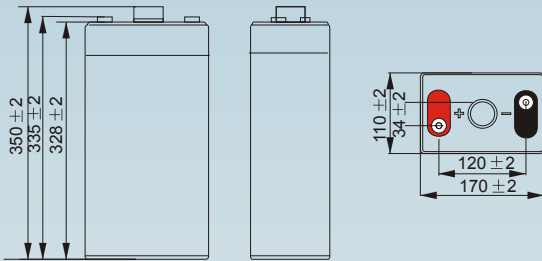

## PG Range

(15yr Design Life in Float Service at 20°C)

### Dimensions (mm)

### Physical Specification

Nominal Voltage		2V
Nominal Capacity		214 AH
Dimension	Length	170 ± 2 mm
	Width	110 ± 2 mm
	Height over terminal	328 ± 2 mm
	Total Height	350 ± 2 mm
Weight		Approx 14.80kg
Standard Terminal		T11