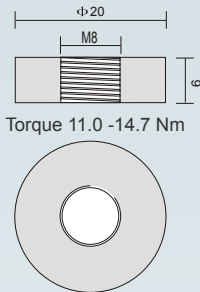

## PG Range

(15yr Design Life in Float Service at 20°C)

### Dimensions (mm)

### Standard terminal (mm)

T11 Threaded Insert 8mm Stud

### Physical Specification

Nominal Voltage		2V
Nominal Capacity		214 AH
Dimension	Length	170 ± 2 mm
	Width	110 ± 2 mm
	Height over terminal	328 ± 2 mm
	Total Height	350 ± 2 mm
Weight		Approx 14.80kg
Standard Terminal		T11