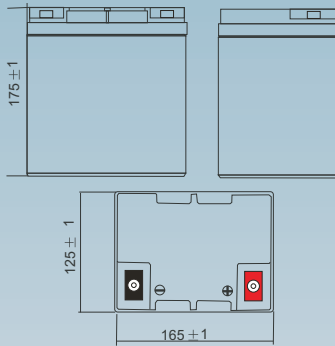

## PG Range

(12yr Design Life in Float Service at 20°C)

### Dimensions (mm)

### Physical Specification

Nominal Voltage		12V
Nominal Capacity		28 AH
Dimension	Length	165 ± 2 mm
	Width	125 ± 2 mm
	Container Height	175 ± 2 mm
	Total Height (with terminal)	175 ± 2 mm
Weight		Approx 9.1kg
Standard Terminal		T12
Case and Cover Material		ABS (UL94-HB)