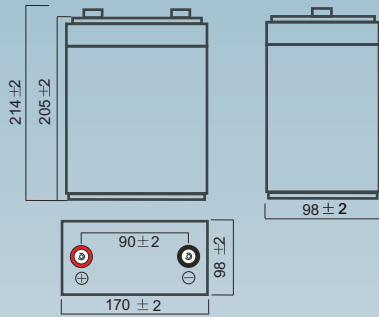

PG Range

(15yr Design Life in Float Service at 20°C)

Dimensions (mm)

Standard terminal (mm)

T7 Threaded Insert 6mm Stud

Physical Specification

Nominal Voltage		2V
Nominal Capacity		160 AH
Dimension	Length	170 ± 2 mm
	Width	98 ± 2 mm
	Container Height	205 ± 2 mm
	Total Height (with terminal)	214 ± 2 mm
Weight		Approx 8.5kg
Standard Terminal		T7

PG-2V160

IMAGE COMING SOON

Discharge Characteristics (25°C, 77°F)

Rated Capacity	20hr Rate(1.80V/cell)	160.0 AH	Constant Voltage Charge	Cycle	Initial Charging Current Less than 40.0A Voltage 2.4V ~ 2.5V at 25°C (77°F)
	10hr Rate(1.80V/cell)	150.0 AH			
Capacity Affected by Temperature	5hr Rate(1.75V/cell)	133.0 AH	Constant Voltage Charge	Standby	Recommended Charge Current less than 40.0A Voltage 2.25V ~ 2.3V at 25°C (77°F)
	3hr Rate(1.75V/cell)	115.8 AH			
	1hr Rate(1.60V/cell)	90.1 AH			
	40°C (104°F)	103%			
	25°C (77°F)	100%			
	0°C (32°F)	86%			