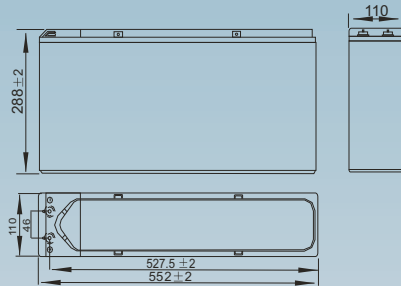

## PG Range

(12yr Design Life in Float Service at 20°C)

### Dimensions (mm)

### Standard terminal (mm)

### Physical Specification

Nominal Voltage		12V
Nominal Capacity		125.0 AH
Dimension	Length	552 ± 2 mm
	Width	110 + 2 mm
	Container Height	288 ± 2 mm
	Total Height (with terminal)	288 ± 2 mm
Weight		Approx 41.5kg
Standard Terminal		T6