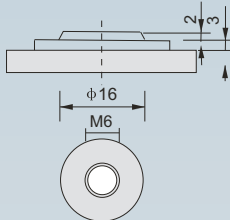

### Dimensions (mm)

### Standard terminal (mm)

### Physical Specification

Nominal Voltage		12V
Nominal Capacity		125.0 AH
Dimension	Length	552 ± 2 mm
	Width	110 + 2 mm
	Container Height	288 ± 2 mm
	Total Height (with terminal)	288 ± 2 mm
Weight		Approx 41.5kg
Standard Terminal		T6