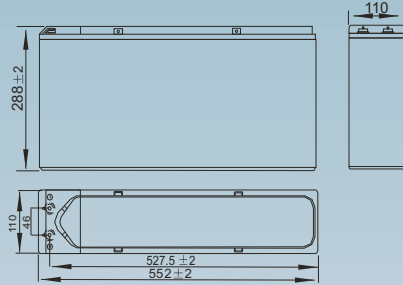

## PG Range (12yr Design Life in Float Service at 20°C)

### Dimensions (mm)

### Standard terminal (mm)

### Physical Specification

Nominal Voltage		12V
Nominal Capacity		160.0 AH
Dimension	Length	552 ± 2 mm
	Width	110 + 2 mm
	Container Height	288 ± 2 mm
	Total Height (with terminal)	288 ± 2 mm
Weight		Approx 46.6kg
Standard Terminal		T6