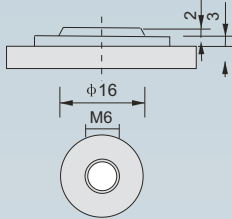

### Dimensions (mm)

### Standard terminal (mm)

### Physical Specification

Nominal Voltage		12V
Nominal Capacity		160.0 AH
Dimension	Length	552 ± 2 mm
	Width	110 + 2 mm
	Container Height	288 ± 2 mm
	Total Height (with terminal)	288 ± 2 mm
Weight		Approx 46.6kg
Standard Terminal		T6