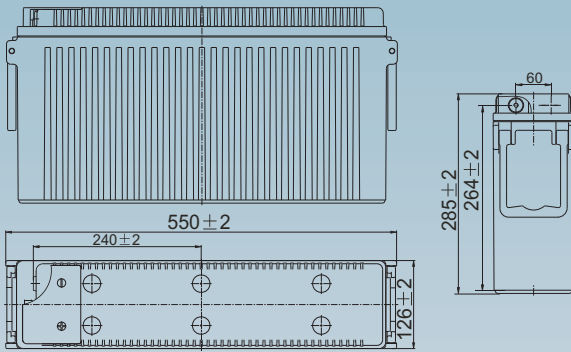

PG Range

(12yr Design Life in Float Service at 20°C)

Dimensions (mm)

Standard terminal (mm)

T6 Threaded Insert 6mm Stud

Physical Specification

Nominal Voltage		12V
Nominal Capacity		180.0 AH
Dimension	Length	550 ± 2mm
	Width	126 ± 2mm
	Container Height	285 ± 2mm
	Total Height (with Terminal)	285 ± 2mm
Weight		51.0kg
Standard Terminal		T6

PGFT-12V180

IMAGE COMING SOON

Discharge Characteristics (25°C, 77°F)

Rated Capacity	20hr Rate(1.80V/cell) 10hr Rate(1.80V/cell) 8hr Rate(1.75V/cell) 5hr Rate(1.75V/cell) 1hr Rate(1.60V/cell)	180.0AH 170.0AH 160.8AH 148.0AH 110.5AH	Constant Voltage Charge	Cycle	Initial Charging Current Less than 54.0A Voltage 14.4V ~ 15.0V at 25°C (77°F)
					Capacity Affected by Temperature
	40°C (104°F)	103%			
	25°C (77°F)	100%			
	0°C (32°F)	86%			