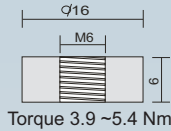

PG Range

(12yr Design Life in Float Service at 20°C)

Dimensions (mm)

Standard terminal (mm)

T6 Threaded Insert 6mm Stud

Physical Specification

Nominal Voltage		12V
Nominal Capacity		180.0 AH
Dimension	Length	550 ± 2mm
	Width	126 ± 2mm
	Container Height	285 ± 2mm
	Total Height (with Terminal)	285 ± 2mm
Weight		51.0kg
Standard Terminal		T6

PGFT-12V180

IMAGE COMING SOON

Discharge Characteristics (25°C, 77°F)

Rated Capacity	20hr Rate(1.80V/cell) 10hr Rate(1.80V/cell) 8hr Rate(1.75V/cell) 5hr Rate(1.75V/cell) 1hr Rate(1.60V/cell)	180.0AH 170.0AH 160.8AH 148.0AH 110.5AH	Constant Voltage Charge	Cycle	Initial Charging Current Less than 54.0A Voltage 14.4V ~ 15.0V at 25°C (77°F)
					Capacity Affected by Temperature
	40°C (104°F)	103%			
	25°C (77°F)	100%			
	0°C (32°F)	86%			

Internal Resistance mΩ

Approx 3.2 mΩ

Constant Current Discharge Characteristics Unit: Amperes (25°C, 77°F)

F.V(V/cell)	10min	15min	20min	30min	45min	1H	2H	3H	4H	5H	6H	8H	10H	20H
1.85	245.8	216.2	193.8	158.8	122.4	98.9	57.7	42.2	33.8	28.4	24.6	19.5	16.3	8.61
1.80	285.6	249.6	216.2	170.7	129.4	103.5	59.8	43.7	34.9	29.2	25.2	20.2	17.0	9.00
1.75	315.2	268.6	230.5	177.5	133.5	106.6	61.1	44.4	35.3	29.6	25.6	20.5	17.2	9.09
1.70	335.6	281.5	239.7	183.6	136.0	108.3	62.0	45.0	35.8	29.9	25.9	20.8	17.4	9.15
1.65	350.9	291.0	244.8	187.3	138.9	110.5	62.8	45.4	36.2	30.3	26.2	21.0	17.5	9.20
1.60	366.2	299.2	251.9	191.3	141.0	112.2	63.6	46.0	36.5	30.6	26.4	21.2	17.7	9.25