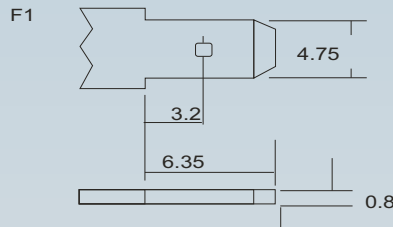

V0 Series

(5yr Design Life in Float Service at 20°C)

Dimensions (mm)

Standard terminal (mm)

Physical Specification

Nominal Voltage		12V
Nominal Capacity (20HR)		12.0 AH
Dimension	Length	151 ± 2 mm
	Width	98 ± 2 mm
	Container Height	95 ± 2 mm
	Total Height (with terminal)	101 ± 2 mm
Weight		Approx 3.50kg
Standard Terminal		F1
Case and Cover Material		ABS (UL94-V0)

PS-12120 V0

Operating Temperature Range

Storage (In fully charged condition)	- 20°C to + 60°C
Charge	- 15°C to + 50°C
Discharge	- 20°C to + 60°C

Discharge Characteristics (25°C, 77°F)

Rated Capacity	20hRate(1.80V/cell)	12.00AH	Constant Voltage Charge	Cycle	Initial Charging Current Less than 3.0A Voltage 14.40V ~ 15.0V at 25°C (77°F)
	10hRate(1.80V/cell)	11.20AH			
Capacity Affected by Temperature	5hRate(1.75V/cell)	10.20AH	Standby	Recommended Charge Current less than 3.0A Voltage 13.5V ~ 13.8V at 25°C (77°F)	
	3hRate(1.75V/cell)	8.94AH			
	1hRate(1.60V/cell)	7.49AH			
	40°C (104°F)	103%			
	25°C (77°F)	100%			
	0°C (32°F)	86%			