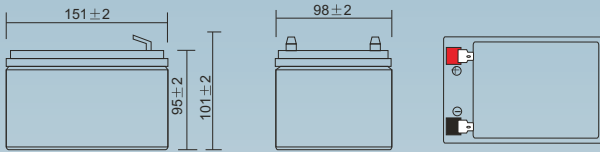

V0 Series

(5yr Design Life in Float Service at 20°C)

Dimensions (mm)

Standard terminal (mm)

Physical Specification

Nominal Voltage		12V
Nominal Capacity (20HR)		12.0 AH
Dimension	Length	151 ± 2 mm
	Width	98 ± 2 mm
	Container Height	95 ± 2 mm
	Total Height (with terminal)	101 ± 2 mm
Weight		Approx 3.50kg
Standard Terminal		F1
Case and Cover Material		ABS (UL94-V0)