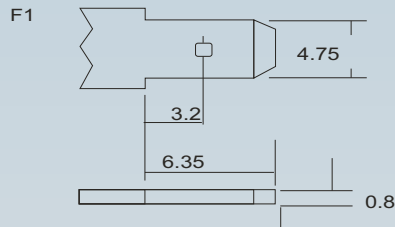

PS Range

(5yr Design Life in Float Service at 20°C)

Dimensions (mm)

Standard terminal (mm)

Physical Specification

Nominal Voltage		12V
Nominal Capacity (20HR)		12.0 AH
Dimension	Length	151 ± 2 mm
	Width	98 ± 2 mm
	Container Height	95 ± 2 mm
	Total Height (with terminal)	101 ± 2 mm
Weight		Approx 3.50kg
Standard Terminal		F1
Case and Cover Material		ABS (UL94-HB)

PS-12120 12V 12AH

Operating Temperature Range

Storage (In fully charged condition)	- 20°C to + 60°C
Charge	- 15°C to + 50°C
Discharge	- 20°C to + 60°C

Discharge Characteristics (25°C, 77°F)

Rated Capacity	20hRate(1.80V/cell)	12.00AH	Constant Voltage Charge	Cycle	Initial Charging Current Less than 3.0A Voltage 14.40V ~ 15.0V at 25°C (77°F)
	10hRate(1.80V/cell)	11.20AH			
Capacity Affected by Temperature	5hRate(1.75V/cell)	10.20AH	Standby	Recommended Charge Current less than 3.0A Voltage 13.5V ~ 13.8V at 25°C (77°F)	
	3hRate(1.75V/cell)	8.94AH			
	1hRate(1.60V/cell)	7.49AH			
	40°C (104°F)	103%			
	25°C (77°F)	100%			
	0°C (32°F)	86%			