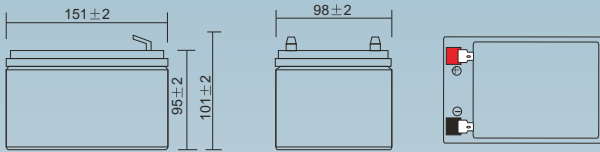

PS Range

(5yr Design Life in Float Service at 20°C)

Dimensions (mm)

Standard terminal (mm)

Physical Specification

Nominal Voltage		12V
Nominal Capacity (20HR)		12.0 AH
Dimension	Length	151 ± 2 mm
	Width	98 ± 2 mm
	Container Height	95 ± 2 mm
	Total Height (with terminal)	101 ± 2 mm
Weight		Approx 3.50kg
Standard Terminal		F1
Case and Cover Material		ABS (UL94-HB)