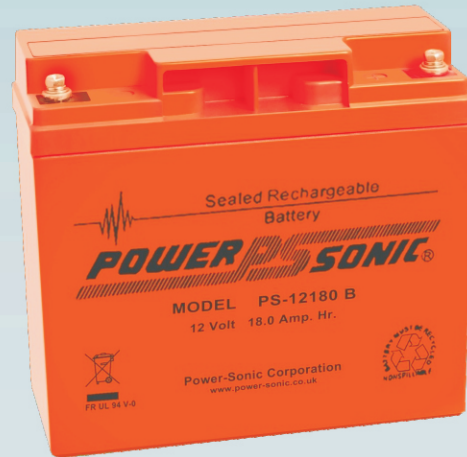

VO Series

(VRLA 5yr design life in float service)

Dimensions (mm)

Standard terminal (mm)

T12 Threaded Insert 5mm Stud

Physical Specification

Nominal Voltage		12V
Nominal Capacity		18.0 AH
Dimension	Length	181.5 ± 2 mm
	Width	77 ± 2 mm
	Container Height	167.5 ± 2 mm
	Total Height (with terminal)	167.5 ± 2 mm
Weight		Approx 5.4kg
Standard Terminal		T12

PS-12180V0

Discharge Characteristics (25°C, 77°F)

Rated Capacity	20hr Rate(1.80V/cell)	18.00AH	Constant Voltage Charge	Cycle	Initial Charging Current Less than 4.5A Voltage 14.40V ~ 15.0V at 25°C (77°F)
	10hr Rate(1.80V/cell)	16.70AH			
Capacity Affected by Temperature	5hr Rate(1.75V/cell)	15.30AH	Standby	Recommended Charge Voltage 13.5V ~ 13.8V at 25°C (77°F)	
	3hr Rate(1.75V/cell)	13.40AH			
	1hr Rate(1.60V/cell)	11.20AH			
40°C (104°F)		103%			
25°C (77°F)		100%			
0°C (32°F)		86%			