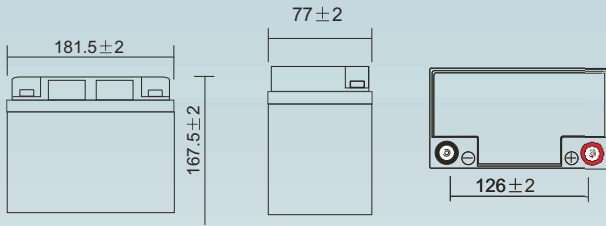

VO Series

(VRLA 5yr design life in float service)

Dimensions (mm)

Standard terminal (mm)

T12 Threaded Insert 5mm Stud

Physical Specification

Nominal Voltage		12V
Nominal Capacity		18.0 AH
Dimension	Length	181.5 ± 2 mm
	Width	77 ± 2 mm
	Container Height	167.5 ± 2 mm
	Total Height (with terminal)	167.5 ± 2 mm
Weight		Approx 5.4kg
Standard Terminal		T12

PS-12180V0

Discharge Characteristics (25°C, 77°F)

Rated Capacity	20hr Rate(1.80V/cell)	18.00AH	Constant Voltage Charge	Cycle	Initial Charging Current Less than 4.5A Voltage 14.40V ~ 15.0V at 25°C (77°F)
	10hr Rate(1.80V/cell)	16.70AH			
Capacity Affected by Temperature	5hr Rate(1.75V/cell)	15.30AH	Standby	Recommended Charge Voltage 13.5V ~ 13.8V at 25°C (77°F)	
	3hr Rate(1.75V/cell)	13.40AH			
	1hr Rate(1.60V/cell)	11.20AH			
40°C (104°F)		103%			
25°C (77°F)		100%			
0°C (32°F)		86%			