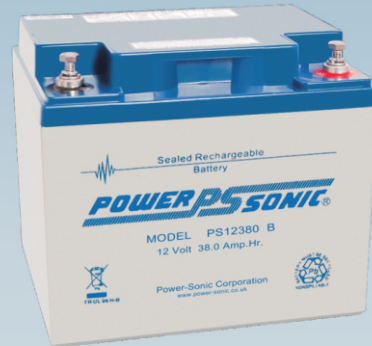

### Standard terminal (mm)

### Physical Specification

Nominal Voltage		12V
Nominal Capacity (20HR)		38.0 AH
Dimension	Length	197 ± 2 mm
	Width	165 ± 2 mm
	Height To terminal	156 ± 2 mm
	Total Height	170 ± 2 mm
Weight		Approx 13.2kg
Standard Terminal		T6
Case and Cover Material		ABS (UL94-HB)

## PS-12380 12V 38AH