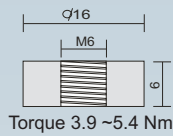

### Dimensions (mm)

### Physical Specification

Nominal Voltage		12V
Nominal Capacity (20HR)		38.0 AH
Dimension	Length	197 ± 2 mm
	Width	165 ± 2 mm
	Height To terminal	156 ± 2 mm
	Total Height	170 ± 2 mm
Weight		Approx 13.2kg
Standard Terminal		T6
Case and Cover Material		ABS (UL94-HB)