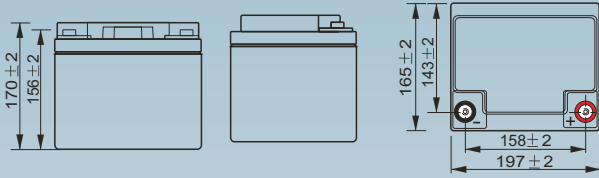

## PS Range

(10yr Design Life in Float Service at 20°C)

### Dimensions (mm)

### Physical Specification

Nominal Voltage		12V
Nominal Capacity (20HR)		38.0 AH
Dimension	Length	197 ± 2 mm
	Width	165 ± 2 mm
	Height To terminal	156 ± 2 mm
	Total Height	170 ± 2 mm
Weight		Approx 13.2kg
Standard Terminal		T6
Case and Cover Material		ABS (UL94-HB)