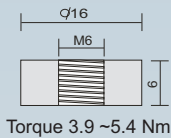

VO Series

(10yr Design Life in Float Service at 20°C)

Dimensions (mm)

Standard terminal (mm)

T6 Threaded Insert 6mm Stud

Physical Specification

Nominal Voltage		12V
Nominal Capacity (20HR)		40.0 AH
Dimension	Length	197 ± 2 mm
	Width	165 + 2 mm
	Height To terminal	156 ± 2 mm
	Container Height	170 ± 2 mm
Weight		Approx 13.2kg
Standard Terminal		T6
Case and Cover Material		ABS (UL94-V0)