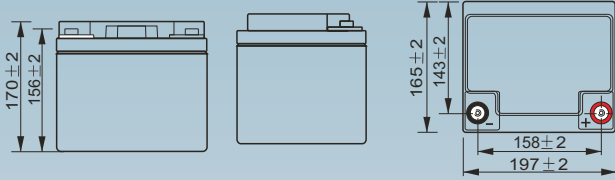

VO Series

(10yr Design Life in Float Service at 20°C)

Dimensions (mm)

Standard terminal (mm)

T6 Threaded Insert 6mm Stud

Physical Specification

Nominal Voltage		12V
Nominal Capacity (20HR)		40.0 AH
Dimension	Length	197 ± 2 mm
	Width	165 + 2 mm
	Height To terminal	156 ± 2 mm
	Container Height	170 ± 2 mm
Weight		Approx 13.2kg
Standard Terminal		T6
Case and Cover Material		ABS (UL94-V0)