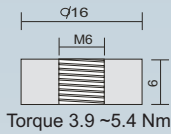

PS Range

(10yr Design Life in Float Service at 20°C)

Dimensions (mm)

Standard terminal (mm)

T6 Threaded Insert 6mm Stud

Physical Specification

Nominal Voltage		12V
Nominal Capacity		65.0 AH
Dimension	Length	348 ± 2 mm
	Width	167 ± 2 mm
	Height To terminal	178 ± 2 mm
	Container Height	178 ± 2 mm
Weight		Approx 21.2kg
Standard Terminal		T6
Case and Cover Material		ABS (UL94-HB)