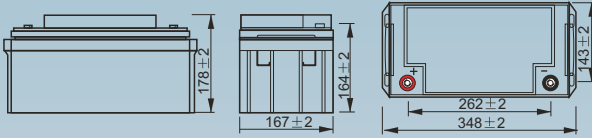

PS Range

(10yr Design Life in Float Service at 20°C)

Dimensions (mm)

Standard terminal (mm)

T6 Threaded Insert 6mm Stud

Physical Specification

Nominal Voltage		12V
Nominal Capacity		65.0 AH
Dimension	Length	348 ± 2 mm
	Width	167 ± 2 mm
	Height To terminal	178 ± 2 mm
	Container Height	178 ± 2 mm
Weight		Approx 21.2kg
Standard Terminal		T6
Case and Cover Material		ABS (UL94-HB)

PS-12650 12V 65AH

Operating Temperature Range

Storage (In fully charged condition)	- 20°C to + 60°C
Charge	- 15°C to + 50°C
Discharge	- 20°C to + 60°C

Discharge Characteristics (25°C, 77°F)

Rated Capacity	20h Rate(1.80V/cell)				10h Rate(1.80V/cell)				5h Rate(1.75V/cell)				3h Rate(1.75V/cell)				1h Rate(1.60V/cell)			
		69.6 AH	65.0 AH	56.5 AH	50.7 AH	40.3 AH	37.8 AH	32.7 AH	23.7 AH	17.8 AH	14.2 AH	12.0 AH	10.50 AH	8.30 AH	6.93 AH	3.66 AH	3.48 AH	3.57 AH	3.66 AH	
Capacity Affected by Temperature	40°C (104°F)	103%	Constant Voltage Charge	Cycle	Initial Charging Current Less than 16.25A Voltage 14.40V ~ 15.0V at 25°C (77°F)	Standby	Recommended Charge Current less than 16.25A Voltage 13.5V ~ 13.8V at 25°C (77°F)	100%	86%	100%	86%	100%	100%	100%	100%	100%	100%	100%	100%	
	25°C (77°F)	100%																		
	0°C (32°F)	86%																		