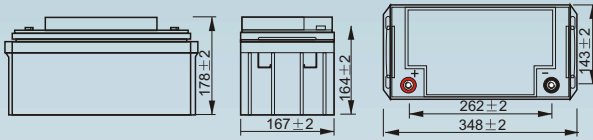

VO Series

(10yr Design Life in Float Service at 20°C)

Dimensions (mm)

Standard terminal (mm)

T6 Threaded Insert 6mm Stud

Torque 3.9 ~ 5.4 Nm

Physical Specification

Nominal Voltage		12V
Nominal Capacity		70.0 AH
Dimension	Length	348 ± 2 mm
	Width	167 ± 2 mm
	Container Height	178 ± 2 mm
Weight		Approx 24.0kg
Standard Terminal		T6

PS-12700VO

Discharge Characteristics (25°C, 77°F)

Rated Capacity	20hr Rate (1.80V/cell)	75.00AH	Cycle	Initial Charging Current Less than 18.75A Voltage 14.40V ~ 15.0V at 25°C (77°F)
	10hr Rate (1.80V/cell)	70.00AH		
Capacity Affected by Temperature	5hr Rate (1.75V/cell)	60.90AH	Constant Voltage Charge	Standby Recommended Charge Current less than 18.75A Voltage 13.5V ~ 13.8V at 25°C (77°F)
	3hr Rate (1.75V/cell)	54.60AH		
	1hr Rate (1.60V/cell)	43.40AH		
	40°C (104°F)	103%		
	25°C (77°F)	100%		
	0°C (32°F)	86%		