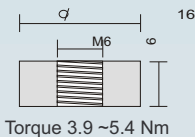

VO Series

(10yr Design Life in Float Service at 20°C)

Dimensions (mm)

Standard terminal (mm)

T6 Threaded Insert 6mm Stud

Torque 3.9 ~ 5.4 Nm

Physical Specification

Nominal Voltage		12V
Nominal Capacity		70.0 AH
Dimension	Length	348 ± 2 mm
	Width	167 ± 2 mm
	Container Height	178 ± 2 mm
Weight		Approx 24.0kg
Standard Terminal		T6